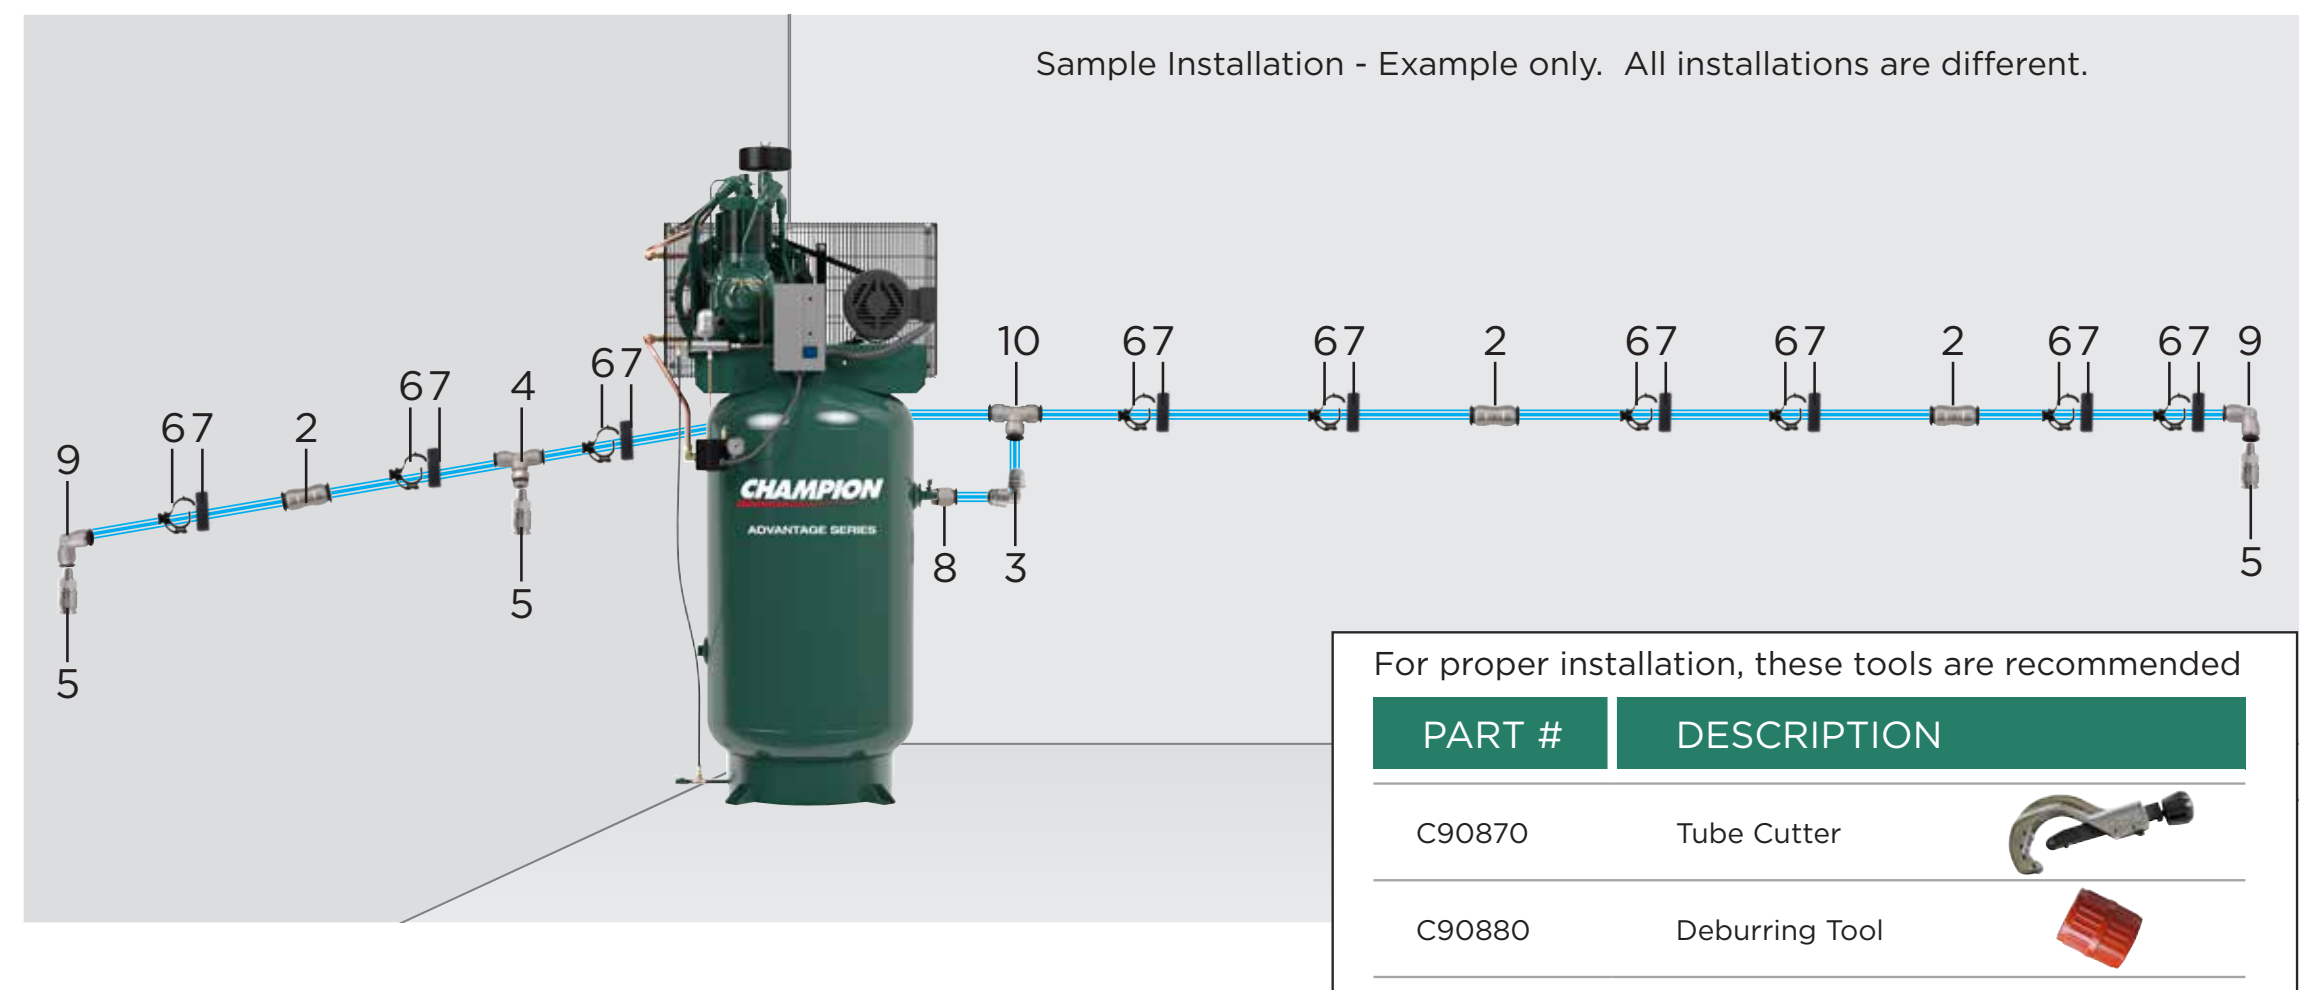

1-2 & 3-4 BAY COMPRESSED AIR PIPING KITS

Quick-Lock Garage Kits

Quick-Lock Garage Kits contain all the compressed air piping and components you need for most garage installations.

1-2 BAY | PART NO. CGK-1-2

UNIT #	PART #	DESCRIPTION	QTY	COMMENTS
1	C9000-14-BLUE-PK10	14mm (1/2") Tubing 8'	2	Sold In 10 Packs
2	C90040-14	Straight Union Connector 14mm	10	
3	C90130-14	Union Elbow 14mm	6	
4	C90230-14-08	Swivel Tee 14mm x 1/2" Male	2	
5	C80192-08	Universal Socket, 1/2" NPT Female	3	
6	C90810-14-PK10	Bracket, Hanging/Wall 14mm	4	Sold In 10 Packs
7	C90810-SP-PK10	Wall Spacer 1" x 3" x 1/2" Thick	4	Sold In 10 Packs
8	C90011-14-08	Straight Male Connector 14mm x 1/2" Male	1	
9	C90130-14	Swivel Elbow 1/2" NPT Male	2	
10	C90230-14	Union Tee 14mm	1	

Note: Tubing and brackets are only sold in packs of 10.